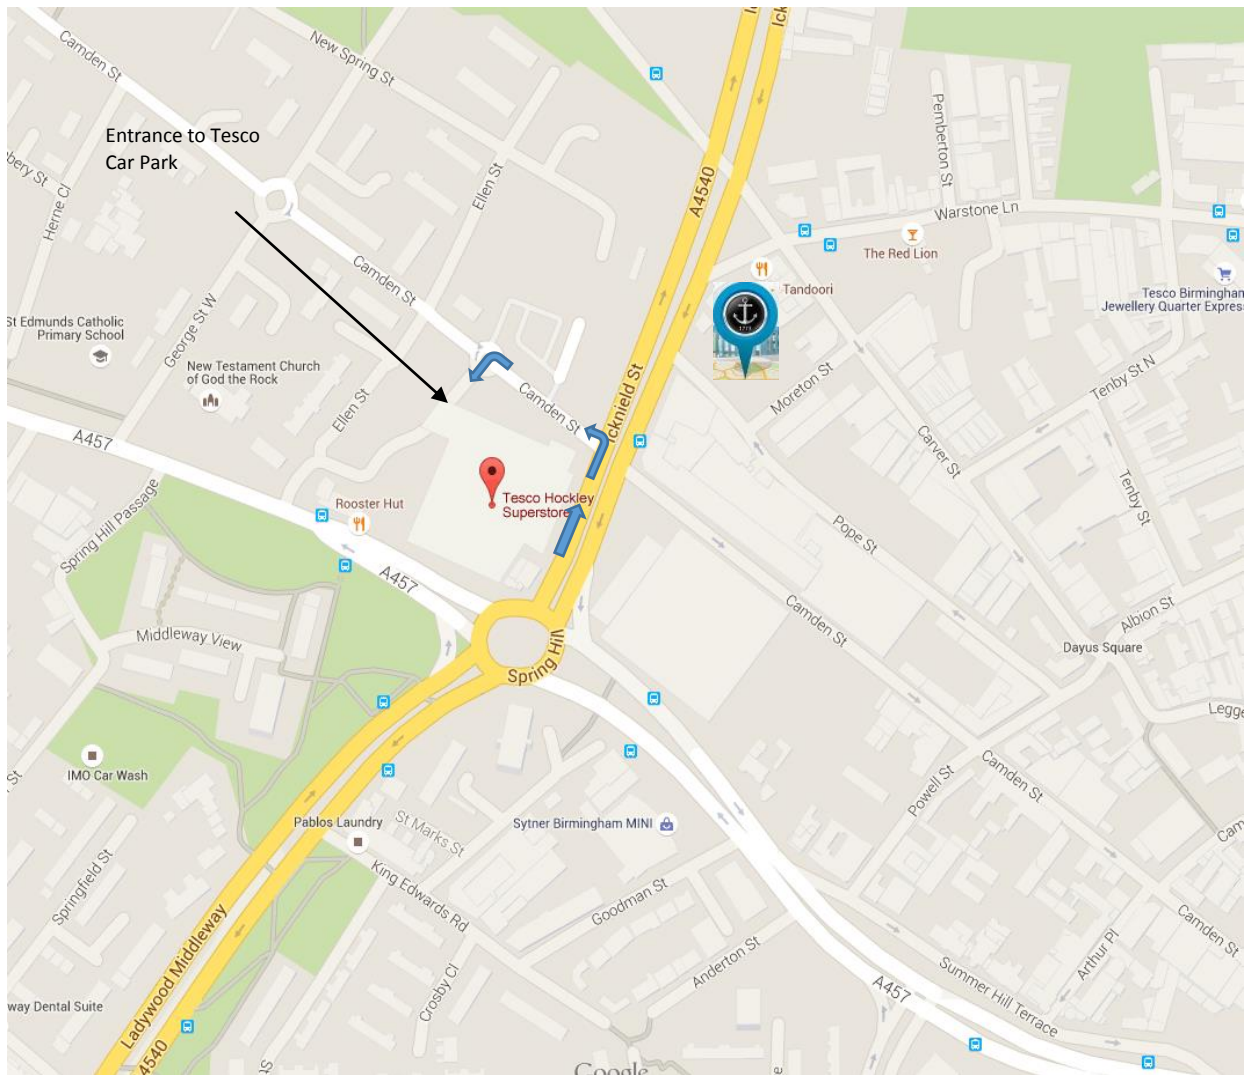

Directions to our New Building and Parking Information

Address

1 Moreton Street

Birmingham

B1 3AX

(For **satnav** or **Google Maps** etc. use **B1 3AS** which will take you to the bottom of Pope Street and the entrance to Moreton Street)

There are a number of public car parks in close proximity to our new location for those who need to visit for longer. We recommend these 2 multi-storeys:

<http://www.ukcarparks.info/jewellery-quarter-car-park-birmingham#sthash.FWcy0qpF.dpbs>

<http://www.ncp.co.uk/find-a-car-park/car-parks/birmingham-newhall-street/>

Tesco customers can use the supermarket car park for up to 3 hours. The supermarket is located just over the dual carriageway from us.